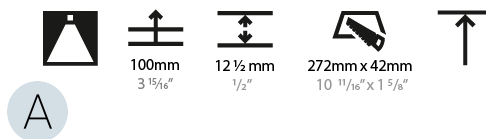

PHYSICAL

Aperture Sizes - Downlights: 1"
Shape: Rectangle
Length (mm): 267
Length (in): 10 1/2
Width (mm): 35
Width (in): 1 3/8
Height (mm): 65
Height (in): 2 9/16
Ceiling Thickness (mm): 12.5
Ceiling Thickness (in): 1/2
Min. Recessing Depth (mm): 100
Min. Recessing Depth (in): 3 15/16
Weight (kg): 0.737
Weight (lbs): 1.61
Fixture Finish: SSR / BKV / CWI / CRY / HAB / UFT / ITA / RUA / FTG / MYG / LOD / PUS / FRO / FUP / KIA / POP / BLS / SPG / MEY / GOH / CHC / COM / ABZ / JAG / OBR / MOS / ROR
Holder Finish: WHI / BLK
Fixture Material: Aluminum Die Cast
Cut-out Measurements: 273mm / 10 3/4" x 42mm / 1 5/8"
Upon Request: Unique Ceiling Thickness

ELECTRICAL

Lamp Type: LED (Zhaga Standard)
Input Wattage (W): 27
Total Output Wattage (W): 25.9
Dimming: Tri-Mode (Non-Dimming and Phase Dimming (120Vac only) and 0-10V Dimming)
Driver Included: No
Driver Location: Remote
Driver Type: Constant Current - Universal
Driver Class: Class 2
Input Voltage (V): 120 - 277
Constant Current (MA): 1050

LED

Number of LEDs: 8
Color Temperature (°K): 2700 / 3000 / 3500 / 4000
Max. Delivered Lumen (lm): MAX. 1561 / 1685 / 1721 / 1756
Nominal Lumen (lm): MAX. 1760 / 1900 / 1940 / 1980
CRI: >90 CRI
Lamp Life (hrs): 50000
Upon Request: Special Color Temperature

OPTICAL

Reflector: 8 / 14 / 34
Upon Request: Special Beam Angles

RATINGS AND CERTIFICATIONS

Zaneen Group Inc. © 2026, 1 800-388-3382, F 416-247-9319, www.zaneen.com

Certified by CSA Certified, ETL and CEM Standards

For assistance on 'custom' specifications, contact zteam@zaneen.com.

In an effort to supply the best product, we reserve the right to change specifications or materials without notice. The most recent specification sheets are found at zaneen.com