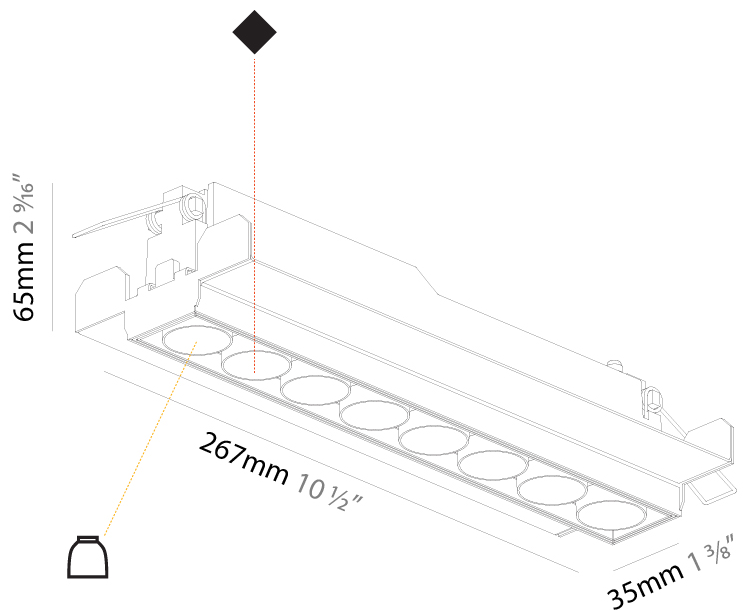

PHYSICAL

Aperture Sizes - Downlights: 1"
Shape: Rectangle
Length (mm): 267
Length (in): 10 1/2
Width (mm): 35
Width (in): 1 3/8
Height (mm): 65
Height (in): 2 9/16
Ceiling Thickness (mm): 12.5
Ceiling Thickness (in): 1/2
Min. Recessing Depth (mm): 100
Min. Recessing Depth (in): 3 15/16
Weight (kg): 0.737
Weight (lbs): 1.61
Fixture Finish: SSR / BKV / CWI / CRY / HAB / UFT / ITA / RUA / FTG / MYG / LOD / PUS / FRO / FUP / KIA / POP / BLS / SPG / MEY / GOH / CHC / COM / ABZ / JAG / OBR / MOS / ROR
Holder Finish: WHI / BLK
Fixture Material: Aluminum Die Cast
Cut-out Measurements: 273mm / 10 3/4" x 42mm / 1 5/8"
Upon Request: Unique Ceiling Thickness

ELECTRICAL

Lamp Type: LED (Zhaga Standard)
Input Wattage (W): 27
Total Output Wattage (W): 25.9
Dimming: Tri-Mode (Non-Dimming and Phase Dimming (120Vac only) and 0-10V Dimming)
Driver Included: No
Driver Location: Remote
Driver Type: Constant Current - Universal
Driver Class: Class 2
Input Voltage (V): 120 - 277
Constant Current (MA): 1050

LED

Number of LEDs: 8
Color Temperature (°K): 2700 / 3000 / 3500 / 4000
Max. Delivered Lumen (lm): MAX. 1561 / 1685 / 1721 / 1756
Nominal Lumen (lm): MAX. 1760 / 1900 / 1940 / 1980
CRI: >90 CRI
Lamp Life (hrs): 50000
Upon Request: Special Color Temperature

OPTICAL

Reflector: 8 / 14 / 34
Upon Request: Special Beam Angles

RATINGS AND CERTIFICATIONS

Zaneen Group Inc. © 2026, 1 800-388-3382, F 416-247-9319, www.zaneen.com

Certified by CSA Certified, ETL and CEM Standards

For assistance on 'custom' specifications, contact zteam@zaneen.com.

In an effort to supply the best product, we reserve the right to change specifications or materials without notice. The most recent specification sheets are found at zaneen.com